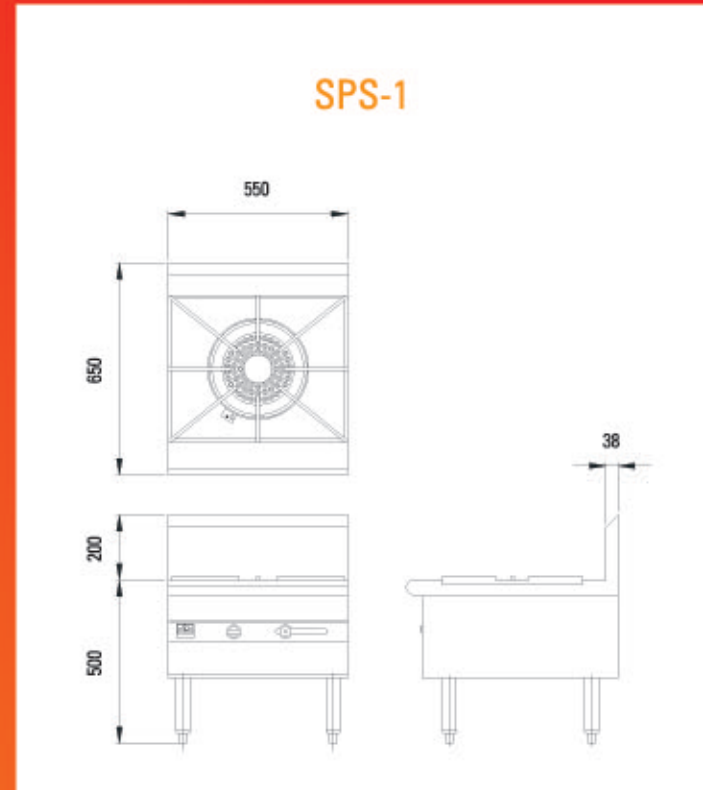

FLAME-MATE

Open Flame Range/Stock Pot Stove

Model	Dimension (mm)			Fuel Pipe (mm)			Burner Rating B.T.U. per hr (kW)	Net Weight (kg)	Gross Weight (kg)
	W	D	H	Natural Gas	LP Gas	Town Gas			
OFR-4-BS	900	760	960	DN25	DN25	DN25	17100 (5) x 4	75	110
OFR-4-DS	900	900	960	DN25	DN25	DN25	23900 (7) x 4	86	124
OFR-6-BS	900	760	960	DN25	DN25	DN25	17100 (5) x 6	80	115
OFR-6-DS	1200	900	960	DN25	DN25	DN25	23900 (7) x 6	113	156

All specifications are subjected to change without prior notice.

Model	Dimension (mm)			Fuel Pipe (mm)			Burner Rating B.T.U. per hr (kW)	Net Weight (kg)	Gross Weight (kg)
	W	D	H	Natural Gas	LP Gas	Town Gas			
SPS-1-8S	550	650	700	DN25	DN25	DN25	47800 (14)	38	56
SPS-1-14S	600	760	700	DN25	DN25	DN25	81900 (24)	55	75
SPS-2-8S	1100	650	700	DN25	DN25	DN25	47800 (14) x 2	72	102
SPS-2-14S	1200	760	700	DN25	DN25	DN25	81900 (24) x 2	93	128

YPT-0711-0001

FLAME-MATE

Flame-Mate Open Frame Range constructs with AISI 304 Stainless Steel and excellent finishing. Each burner is equipped with individual pilot light and gas control valve. In addition, there are two different burners to meet the chef's specific needs.