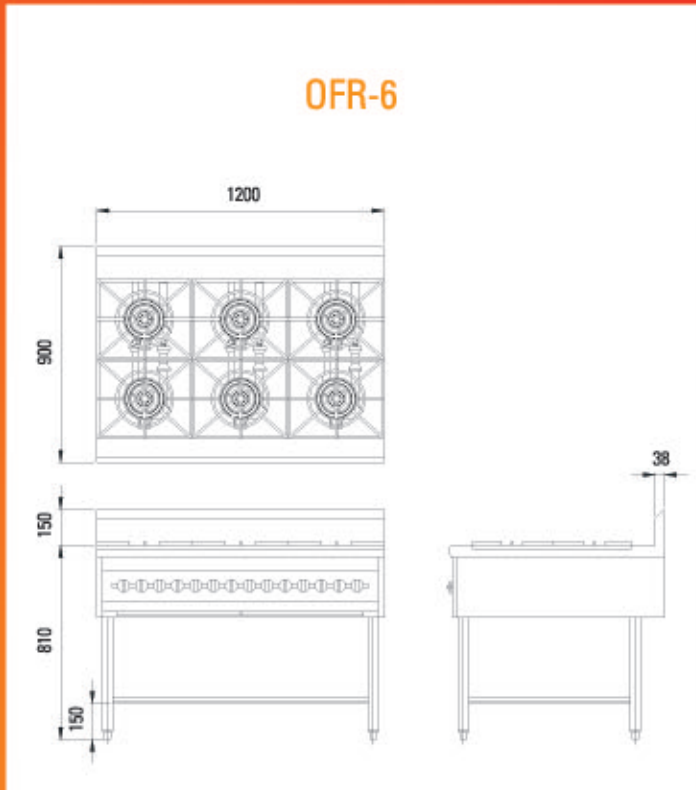

FLAME-MATE

Open Flame Range/Stock Pot Stove

Model	Dimension (mm)			Fuel Pipe (mm)			Burner Rating B.T.U. per hr (kW)	Net Weight (kg)	Gross Weight (kg)
	W	D	H	Natural Gas	LP Gas	Town Gas			
OFR-4-BS	900	760	960	DN25	DN25	DN25	17100 (5) x 4	75	110
OFR-4-DS	900	900	960	DN25	DN25	DN25	23900 (7) x 4	86	124
OFR-6-BS	900	760	960	DN25	DN25	DN25	17100 (5) x 6	80	115
OFR-6-DS	1200	900	960	DN25	DN25	DN25	23900 (7) x 6	113	156

All specifications are subjected to change without prior notice.

Model	Dimension (mm)			Fuel Pipe (mm)			Burner Rating B.T.U. per hr (kW)	Net Weight (kg)	Gross Weight (kg)
	W	D	H	Natural Gas	LP Gas	Town Gas			
SPS-1-8S	550	650	700	DN25	DN25	DN25	47800 (14)	38	56
SPS-1-14S	600	760	700	DN25	DN25	DN25	81900 (24)	55	75
SPS-2-8S	1100	650	700	DN25	DN25	DN25	47800 (14) x 2	72	102
SPS-2-14S	1200	760	700	DN25	DN25	DN25	81900 (24) x 2	93	128

YPT-0711-0001

FLAME-MATE

Flame-Mate Open Frame Range constructs with AISI 304 Stainless Steel and excellent finishing. Each burner is equipped with individual pilot light and gas control valve. In addition, there are two different burners to meet the chef's specific needs.