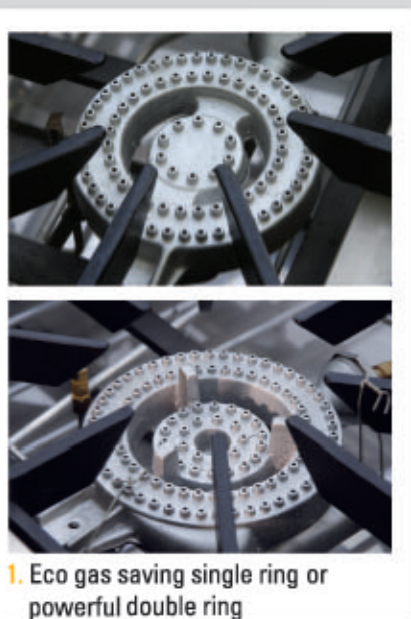

YPT-0711-0001

FLAME-MATE

Flame-Mate Open Frame Range constructs with AISI 304 Stainless Steel and excellent finishing. Each burner is equipped with individual pilot light and gas control valve. In addition, there are two different burners to meet the chef's specific needs.

Other Features

- 4 or 6 ranges for open flame range
- Optional safety valve

Optional Accessories

- Electric oven
- Gas regulator

Flame-Mate Stock Pot Stove constructs with AISI 304 Stainless Steel and excellent finishing. Each burner is equipped with individual pilot light and gas control valve. In addition, there are two different burners can be chosen for versatile and powerful cooking.